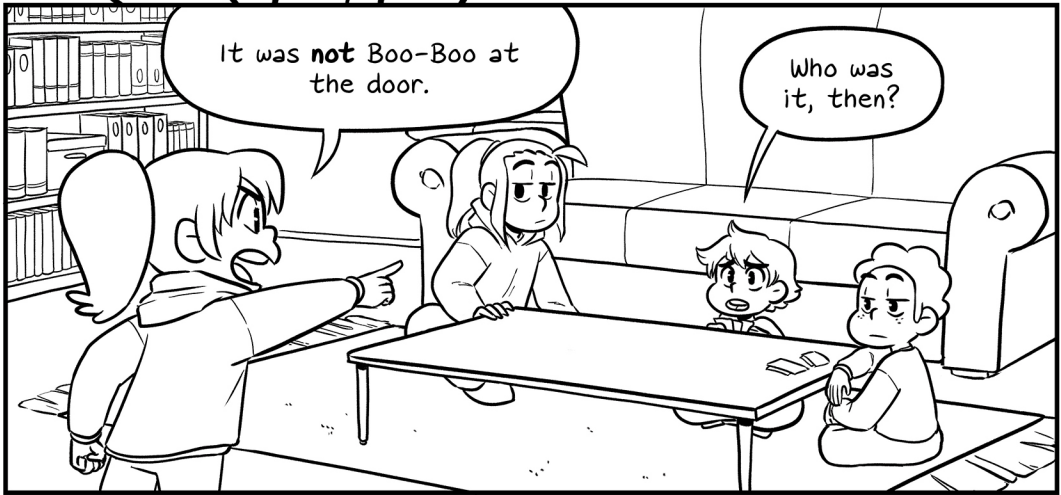

FOR YOUR INFORMATION...

It was **not** Boo-Boo at the door.

Who was it, then?

It was...
Midnight!

Morbidda
Destiny's cat?!